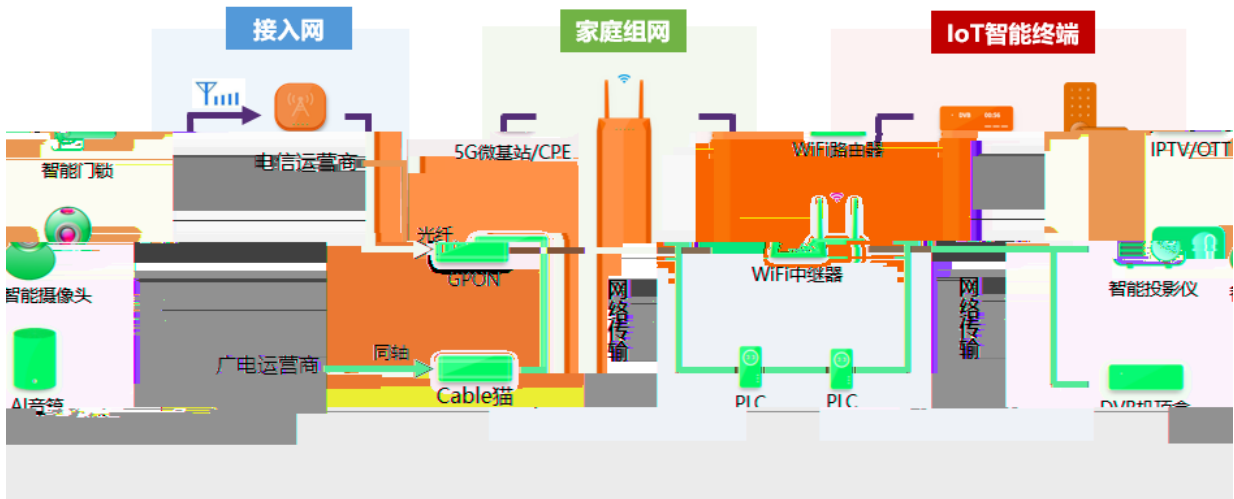

GPON	CableModem	Wi-Fi	Wi-Fi
PLC	G.hn PLC			
5G	5G		5G	
IoT		IoT		
3 LED				
2011	LED		LED	
	LED			
LED				
	LED			
2020			50-60	4
			2021	5 4
	+			PSS LED
LED				
LED	LED			
		LED		
			LED	
	LED	LED	Mini LED	
			P0.6~1.0	Mini LED
Micro LED